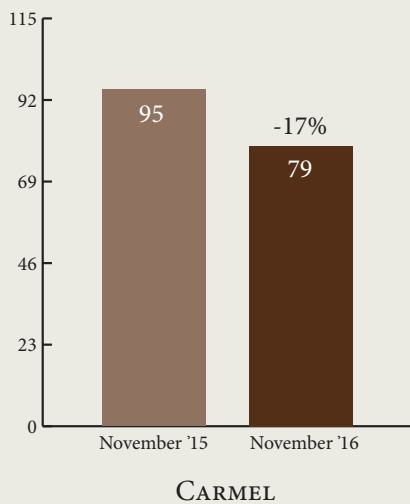

Average Days on Market