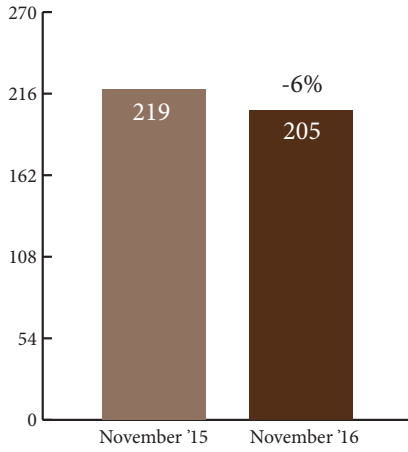

Active/Pending Inventory

CARMEL