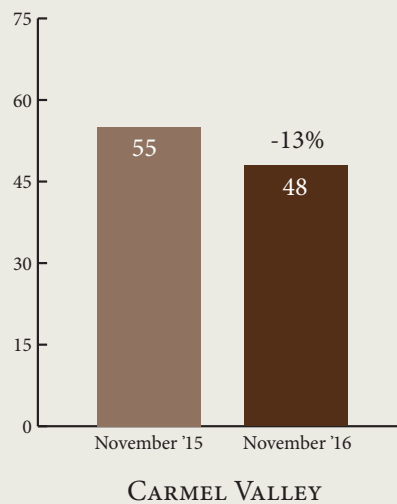

Average Days on Market