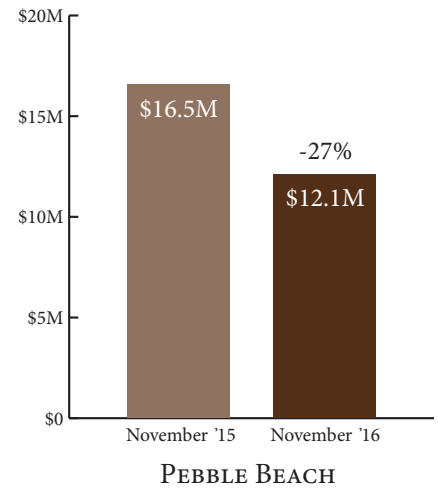

## Median Sales Price

CARMEL

CARMEL VALLEY

PEBBLE BEACH

## Total Closed Sales Dollars